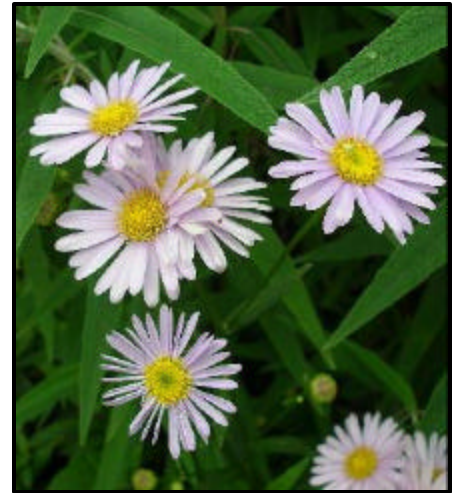

Boltonia asteroides

'Pink Beauty'

Boltonia (bowl-tone-e-a)
 Named for naturalist James Bolton (1750-1799).
asteroides (as-tur-oide-ees)
 meaning resembling Aster

Zones: 5 - 8 **Flower Color:** Pink **Height:** 3 - 5' **Spacing:** 18"

'Pink Beauty' has a multitude of soft pink 1" daisies that are carried like a cloud on 3-5' stems that will spread to 4' wide. The first flowers open in August with gray-green foliage that never gets mildew, and looks marvelous among dark green evergreens by itself, or paired with 'Snowbank'. Great cut flower.