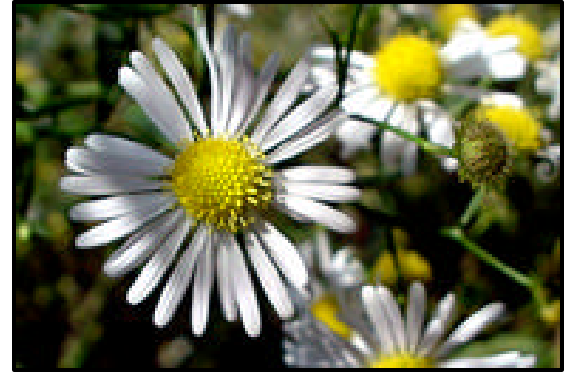

'Pink Beauty' has a multitude of soft pink 1" daisies that are carried like a cloud on 3-5' stems that will spread to 4' wide. The first flowers open in August with gray-green foliage that never gets mildew, and looks marvelous among dark green evergreens by itself, or paired with 'Snowbank'. Great cut flower.

About the Species:

Common Name: White Doll's Daisy

Family: Asteraceae

Habitat: Found in wet prairies, wet meadows, and stream banks in the throughout the eastern United States.

In the Garden: Use in naturalized areas, cottage gardens or native plant gardens.

USDA Plants Database

Boltonia asteroides

'Snowbank'

Boltonia (bowl-tone-e-a)
 Named for naturalist James Bolton (1750-1799).
asteroides (as-tur-oide-ees)
 meaning resembling Aster

Zones: 4 - 8 **Flower Color:** White **Height:** 3 - 4' **Spacing:** 18"

'Snowbank', starting in early September, is a shower of tiny white daisies on 3-4' stalks that rarely need staking. The flowers withstand light frosts that make them effective in Maryland and into October. An easy-to-grow graceful perennial, it prefers a light soil and full sun, looks great at the back of the border, in the wildflower garden, or as a most unusual fall-flowering hedge. Try it with purple or blue 'Wood's' *Asters*.