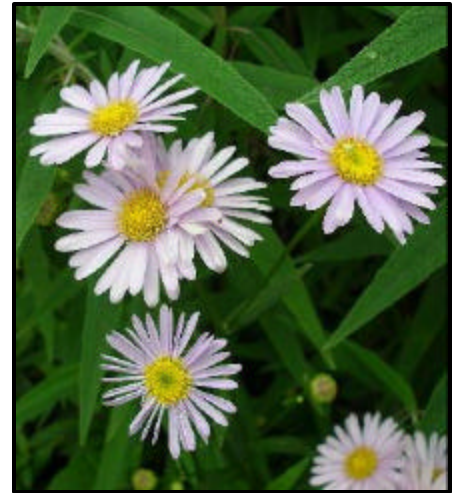

Boltonia asteroides

'Pink Beauty'

Boltonia (bowl-tone-e-a)
Named for naturalist James Bolton (1750-1799).
asteroides (as-tur-oide-ees)
meaning resembling Aster

Zones: 5 - 8 **Flower Color:** Pink **Height:** 3 - 5' **Spacing:** 18"

'Pink Beauty' has a multitude of soft pink 1" daisies that are carried like a cloud on 3-5' stems that will spread to 4' wide. The first flowers open in August with gray-green foliage that never gets mildew, and looks marvelous among dark green evergreens by itself, or paired with 'Snowbank'. Great cut flower.