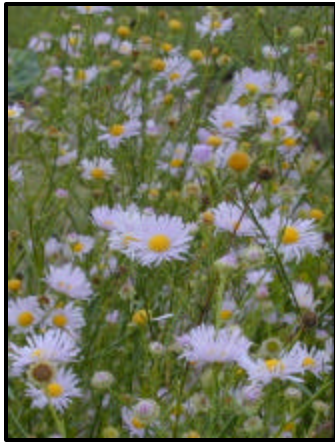

Boltonia asteroides

'Pink Beauty'

Boltonia (bowl-tone-e-a)
 Named for naturalist James Bolton (1750-1799).
asteroides (as-tur-oide-ees)
 meaning resembling Aster

Zones: 5 - 8 **Flower Color:** Pink **Height:** 3 - 5' **Spacing:** 18"

'Pink Beauty' has a multitude of soft pink 1" daisies that are carried like a cloud on 3-5' stems that will spread to 4' wide. The first flowers open in August with gray-green foliage that never gets mildew, and looks marvelous among dark green evergreens by itself, or paired with 'Snowbank'. Great cut flower.