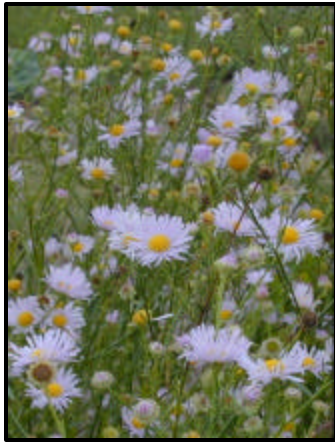

Boltonia asteroides

'Pink Beauty'

Boltonia (bowl-tone-e-a)
Named for naturalist James Bolton (1750-1799).
asteroides (as-tur-oide-ees)
meaning resembling Aster

Zones: 5 - 8 **Flower Color:** Pink **Height:** 3 - 5' **Spacing:** 18"

'Pink Beauty' has a multitude of soft pink 1" daisies that are carried like a cloud on 3-5' stems that will spread to 4' wide. The first flowers open in August with gray-green foliage that never gets mildew, and looks marvelous among dark green evergreens by itself, or paired with 'Snowbank'. Great cut flower.